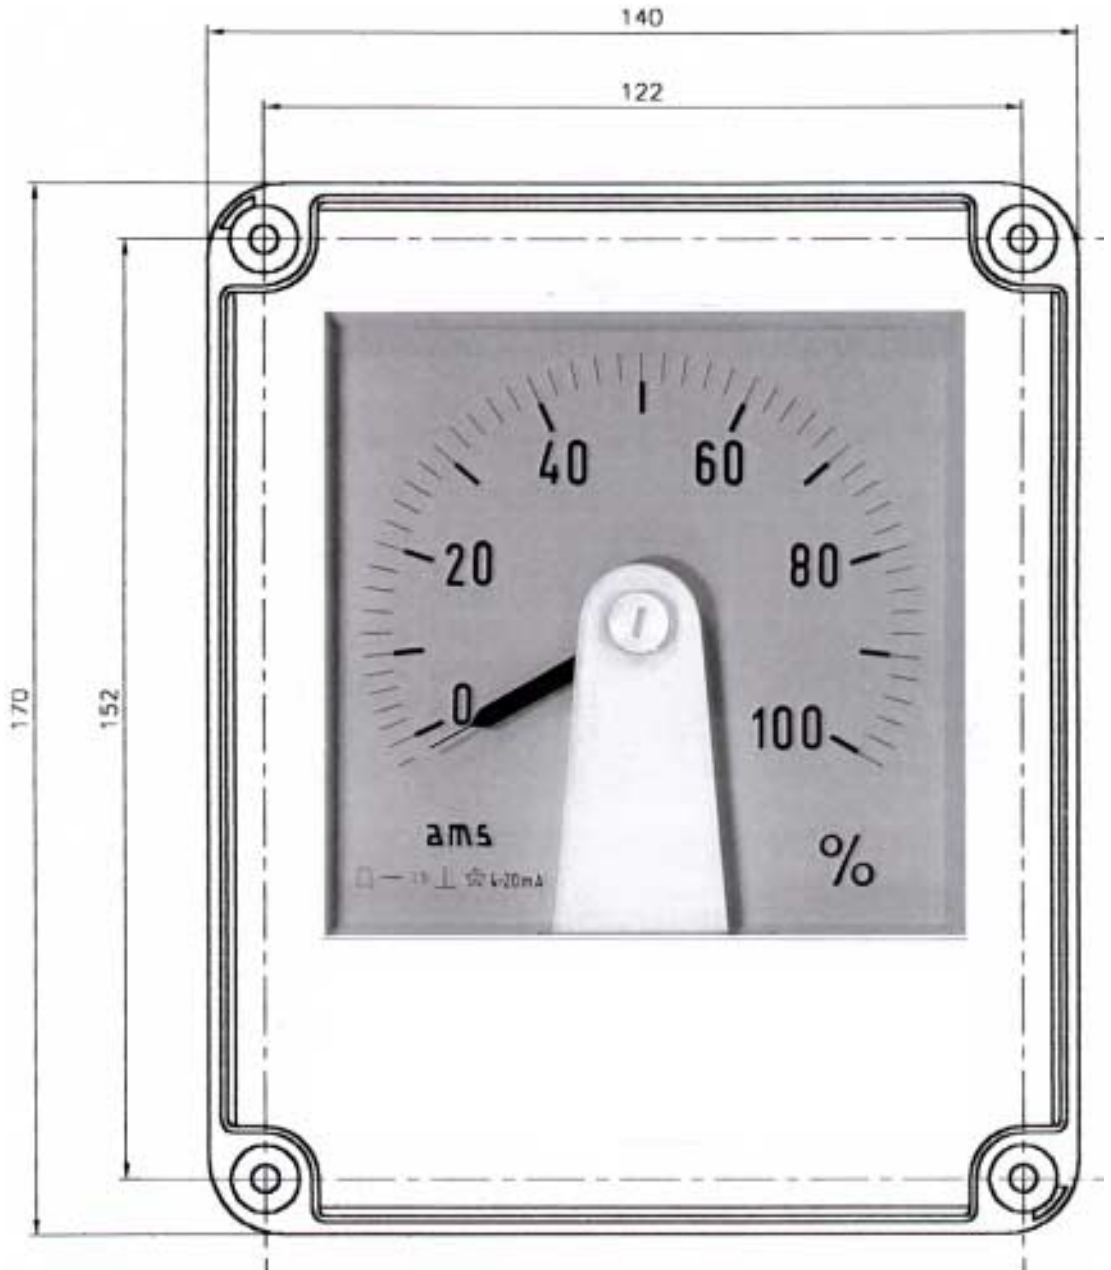

Weatherproof Meter Enclosure with transparent front cover IP67

Overall depth of enclosure: 96.5mm

Enclosure Pt.No. 741300 200
(Meter Pt.No. 700101196)

Excellence in Level Measurement

EUROGAUGE

... the level people